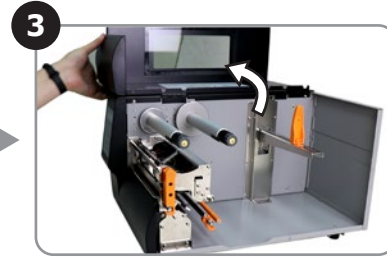

START

※ Peeler cable also goes through this hole