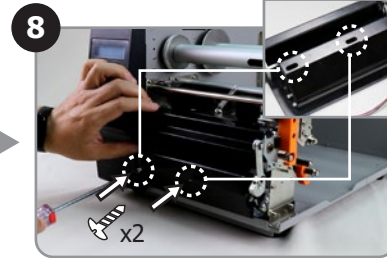

로터리 커터 빠른 설치 가이드

Snelle installatiehandleiding rolmes

Skrócona instrukcja montażu gilotyny rotacyjnej

Инструкция по установке дискового резака

Revision Date : April, 2024

Note:

*DO NOT cut on media with glue. For more details, please refer to the cutter specification in the user's manual.

<https://www.argo.com>

<https://www.youtube.com/user/argoxmkt>

email: service@argo.com

Copyright © 2024. Argox Information Co.Ltd., All Rights Reserved.

START

※ Peeler cable also goes through this hole