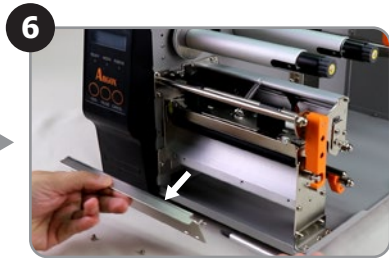

로터리 커터 빠른 설치 가이드

Snelle installatiehandleiding rolmes

Skrócona instrukcja montażu gilotyny rotacyjnej

Инструкция по установке дискового резака

Revision Date : April, 2024

Note:

*DO NOT cut on media with glue. For more details, please refer to the cutter specification in the user's manual.

<https://www.argo.com>

<https://www.youtube.com/user/argoxmkt>

email: service@argo.com

Copyright © 2024. Argox Information Co.Ltd., All Rights Reserved.

START

※ Peeler cable also goes through this hole