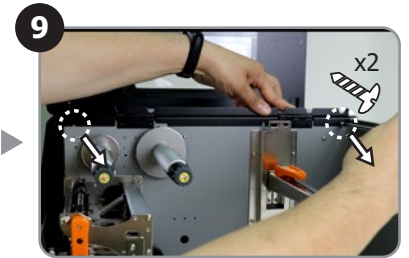

로터리 커터 빠른 설치 가이드

Snelle installatiehandleiding rolmes

Skrócona instrukcja montażu gilotyny rotacyjnej

Инструкция по установке дискового резака

Revision Date : April, 2024

Note:

*DO NOT cut on media with glue. For more details, please refer to the cutter specification in the user's manual.

<https://www.argo.com>

<https://www.youtube.com/user/argoxmkt>

email: service@argo.com

Copyright © 2024. Argox Information Co.Ltd., All Rights Reserved.

START

※ Peeler cable also goes through this hole